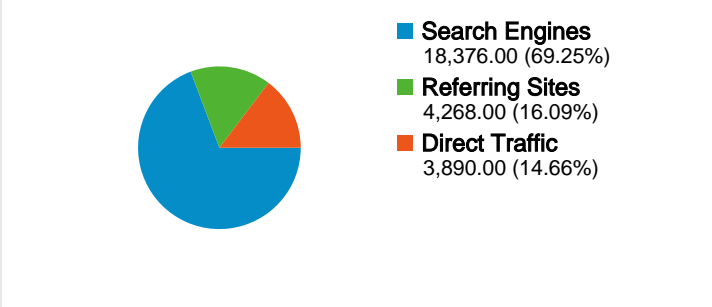

Site Usage

-  **26,534** Visits
-  **37.22%** Bounce Rate
-  **104,606** Pageviews
-  **00:03:27** Avg. Time on Site
-  **3.94** Pages/Visit
-  **65.78%** % New Visits

Visitors Overview

Map Overlay

Traffic Sources Overview

All traffic sources sent a total of 26,534 visits

-  14.66% Direct Traffic
-  16.09% Referring Sites
-  69.25% Search Engines

- **Search Engines**
18,376.00 (69.25%)
- **Referring Sites**
4,268.00 (16.09%)
- **Direct Traffic**
3,890.00 (14.66%)

26,534 visits came from 117 countries/territories

Site Usage

Country/Territory	Visits	Pages/Visit	Avg. Time on Site	% New Visits	Bounce Rate
Visits 26,534 % of Site Total: 100.00%	Pages/Visit 3.94 Site Avg: 3.94 (0.00%)	Avg. Time on Site 00:03:27 Site Avg: 00:03:27 (0.00%)	% New Visits 65.83% Site Avg: 65.78% (0.08%)	Bounce Rate 37.22% Site Avg: 37.22% (0.00%)	
Canada	23,827	4.17	00:03:42	63.81%	33.53%
United States	980	2.04	00:01:19	85.82%	66.22%
Turkey	136	1.82	00:01:17	75.74%	75.00%
Australia	108	2.21	00:01:49	68.52%	65.74%
India	107	2.42	00:01:32	79.44%	66.36%
United Kingdom	94	1.60	00:00:28	93.62%	71.28%
Indonesia	81	1.40	00:01:22	20.99%	83.95%
Mexico	71	1.58	00:01:06	66.20%	76.06%
South Korea	68	2.94	00:03:33	80.88%	52.94%

France	58	1.69	00:00:40	79.31%	60.34%
					1 - 10 of 117

Pages on this site were viewed a total of 104,606 times

 104,606 Pageviews

 74,826 Unique Views

 37.22% Bounce Rate

Top Content

Pages	Pageviews	% Pageviews
/	23,770	22.72%
/daily_schedules.php	15,415	14.74%
/general_public_info.php	8,094	7.74%
/glance.php	6,392	6.11%
/site_activities.php	5,591	5.34%