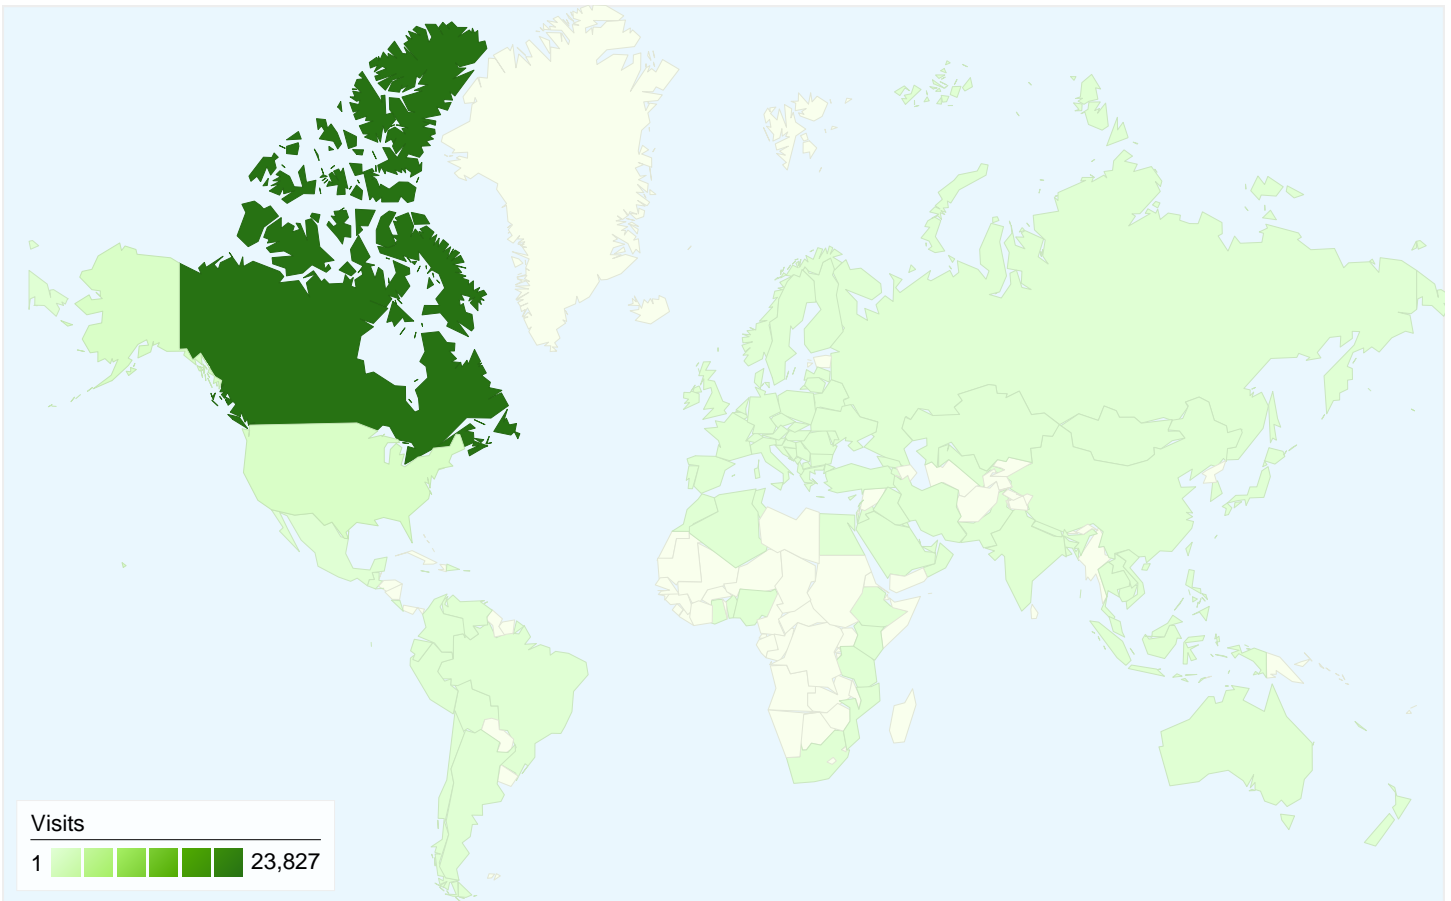

All traffic sources sent a total of 26,534 visits

-  14.66% Direct Traffic
-  16.09% Referring Sites
-  69.25% Search Engines

- **Search Engines**
18,376.00 (69.25%)
- **Referring Sites**
4,268.00 (16.09%)
- **Direct Traffic**
3,890.00 (14.66%)

Top Traffic Sources

Sources	Visits	% visits	Keywords	Visits	% visits
google (organic)	16,879	63.61%	st albert children's festival	1,935	10.53%
(direct) ((none))	3,890	14.66%	international children's festival	1,326	7.22%
bing (organic)	863	3.25%	st. albert children's festival	1,186	6.45%
stalbert.ca (referral)	618	2.33%	children's festival st albert	1,093	5.95%
yahoo (organic)	438	1.65%	children's festival st. albert	675	3.67%

26,534 visits came from 117 countries/territories

Site Usage

Country/Territory	Visits	Pages/Visit	Avg. Time on Site	% New Visits	Bounce Rate
Visits 26,534 % of Site Total: 100.00%	Pages/Visit 3.94 Site Avg: 3.94 (0.00%)	Avg. Time on Site 00:03:27 Site Avg: 00:03:27 (0.00%)	% New Visits 65.83% Site Avg: 65.78% (0.08%)	Bounce Rate 37.22% Site Avg: 37.22% (0.00%)	
Canada	23,827	4.17	00:03:42	63.81%	33.53%
United States	980	2.04	00:01:19	85.82%	66.22%
Turkey	136	1.82	00:01:17	75.74%	75.00%
Australia	108	2.21	00:01:49	68.52%	65.74%
India	107	2.42	00:01:32	79.44%	66.36%
United Kingdom	94	1.60	00:00:28	93.62%	71.28%
Indonesia	81	1.40	00:01:22	20.99%	83.95%
Mexico	71	1.58	00:01:06	66.20%	76.06%
South Korea	68	2.94	00:03:33	80.88%	52.94%