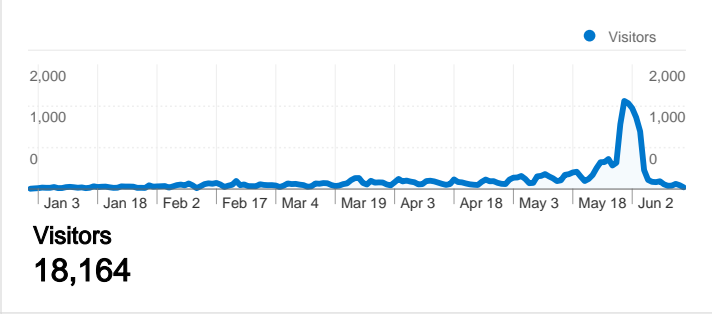

Site Usage

-  **26,534** Visits
-  **37.22%** Bounce Rate
-  **104,606** Pageviews
-  **00:03:27** Avg. Time on Site
-  **3.94** Pages/Visit
-  **65.78%** % New Visits

Visitors Overview

Map Overlay

Traffic Sources Overview

Content Overview

Pages	Pageviews	% Pageviews
/	23,770	22.72%
/daily_schedules.php	15,415	14.74%
/general_public_info.php	8,094	7.74%
/glance.php	6,392	6.11%
/site_activities.php	5,591	5.34%

18,164 people visited this site

26,534 Visits

18,164 Absolute Unique Visitors

104,606 Pageviews

3.94 Average Pageviews

00:03:27 Time on Site

37.22% Bounce Rate

65.78% New Visits

Technical Profile

26,534 visits came from 117 countries/territories

Site Usage

Country/Territory	Visits	Pages/Visit	Avg. Time on Site	% New Visits	Bounce Rate
Visits 26,534 % of Site Total: 100.00%	Pages/Visit 3.94 Site Avg: 3.94 (0.00%)	Avg. Time on Site 00:03:27 Site Avg: 00:03:27 (0.00%)	% New Visits 65.83% Site Avg: 65.78% (0.08%)	Bounce Rate 37.22% Site Avg: 37.22% (0.00%)	
Canada	23,827	4.17	00:03:42	63.81%	33.53%
United States	980	2.04	00:01:19	85.82%	66.22%
Turkey	136	1.82	00:01:17	75.74%	75.00%
Australia	108	2.21	00:01:49	68.52%	65.74%
India	107	2.42	00:01:32	79.44%	66.36%
United Kingdom	94	1.60	00:00:28	93.62%	71.28%
Indonesia	81	1.40	00:01:22	20.99%	83.95%
Mexico	71	1.58	00:01:06	66.20%	76.06%
South Korea	68	2.94	00:03:33	80.88%	52.94%