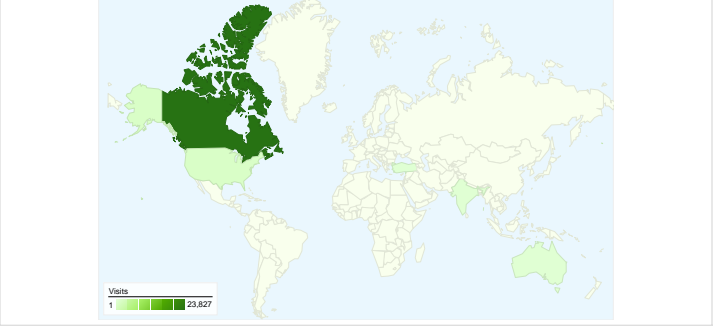

Site Usage

-  **26,534** Visits
-  **37.22%** Bounce Rate
-  **104,606** Pageviews
-  **00:03:27** Avg. Time on Site
-  **3.94** Pages/Visit
-  **65.78%** % New Visits

Visitors Overview

Map Overlay

Traffic Sources Overview

All traffic sources sent a total of 26,534 visits

-  14.66% Direct Traffic
-  16.09% Referring Sites
-  69.25% Search Engines

- **Search Engines**
18,376.00 (69.25%)
- **Referring Sites**
4,268.00 (16.09%)
- **Direct Traffic**
3,890.00 (14.66%)

26,534 visits came from 117 countries/territories

Site Usage

Country/Territory	Visits	Pages/Visit	Avg. Time on Site	% New Visits	Bounce Rate
Visits 26,534 % of Site Total: 100.00%	Pages/Visit 3.94 Site Avg: 3.94 (0.00%)	Avg. Time on Site 00:03:27 Site Avg: 00:03:27 (0.00%)	% New Visits 65.83% Site Avg: 65.78% (0.08%)	Bounce Rate 37.22% Site Avg: 37.22% (0.00%)	
Canada	23,827	4.17	00:03:42	63.81%	33.53%
United States	980	2.04	00:01:19	85.82%	66.22%
Turkey	136	1.82	00:01:17	75.74%	75.00%
Australia	108	2.21	00:01:49	68.52%	65.74%
India	107	2.42	00:01:32	79.44%	66.36%
United Kingdom	94	1.60	00:00:28	93.62%	71.28%
Indonesia	81	1.40	00:01:22	20.99%	83.95%
Mexico	71	1.58	00:01:06	66.20%	76.06%
South Korea	68	2.94	00:03:33	80.88%	52.94%

France	58	1.69	00:00:40	79.31%	60.34%
					1 - 10 of 117

Pages on this site were viewed a total of 104,606 times

 104,606 Pageviews

 74,826 Unique Views

 37.22% Bounce Rate

Top Content

Pages	Pageviews	% Pageviews
/	23,770	22.72%
/daily_schedules.php	15,415	14.74%
/general_public_info.php	8,094	7.74%
/glance.php	6,392	6.11%
/site_activities.php	5,591	5.34%